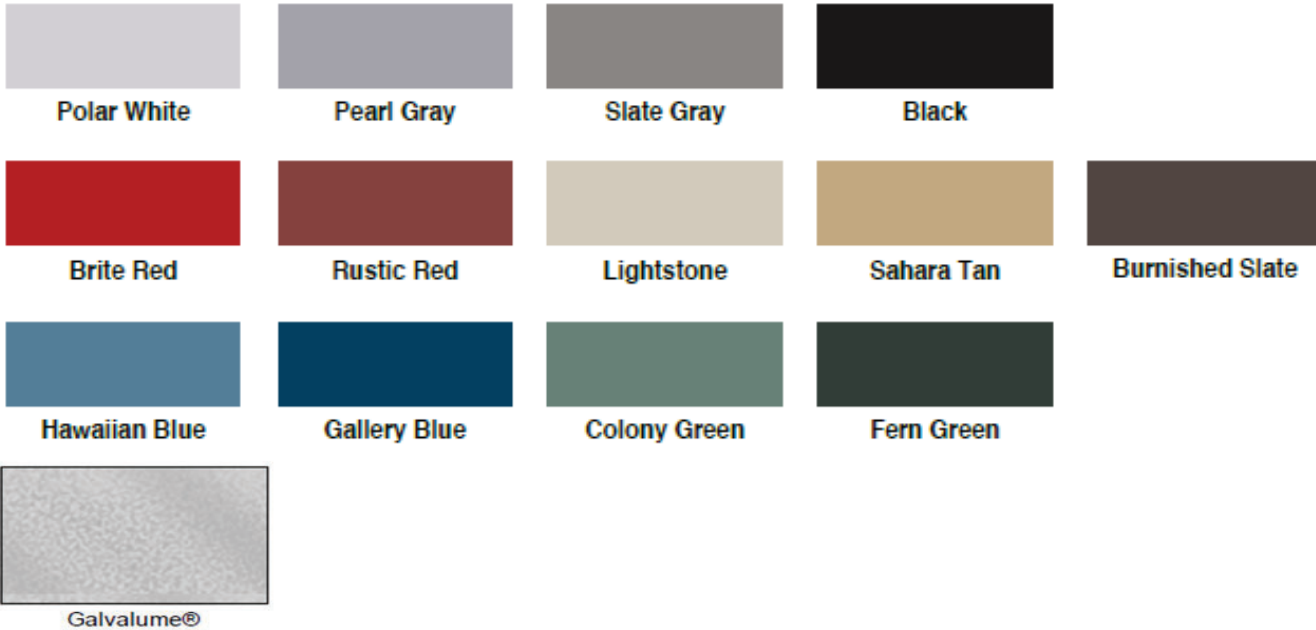

C-CHANNEL COLOURS

Standard Panel Colors

Standard Trim Colors

Printed colors are matched as closely as possible. **Printed colors are NOT intended for matching purposes.**

Notes:

All panels invoiced in lineal foot (1 LF = 3 SF)

Maximum panel length 36'-0"

A cutting charge may apply for panel lengths shorter than 4 feet

All standard colours kept in stock

All other gauges & colours - please inquire

Non-stock or premium colours & gauges may require minimum order - please inquire